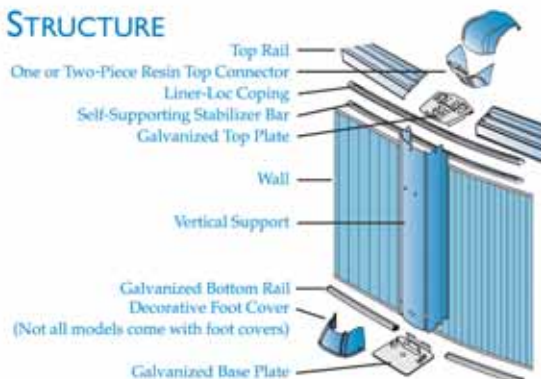

FRAME STRUCTURE